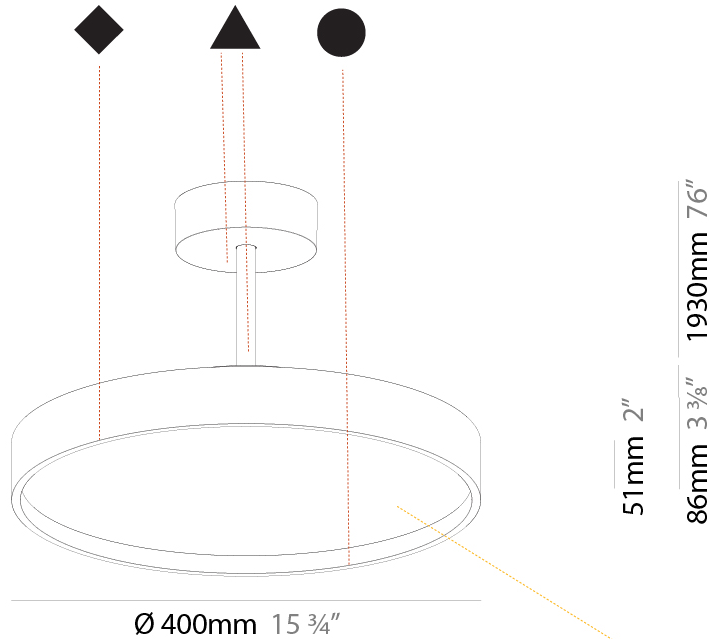

GENERAL

Series: Sign Diva Tube
Subseries: Sign Diva Tube Korona
Partner: Prolicht
Division: Architectural
Installation: Suspension
Product Type: Pendant
Mounting Location: Ceiling
Light Distribution: Direct / Indirect

PHYSICAL

Shape: Round
Diameter (mm): 400
Diameter (in): 15 3/4
Height (mm): 86
Height (in): 3 3/8
Max. Overall Height (mm): 2016
Max. Overall Height (in): 79 3/8
Weight (kg): 3.251
Weight (lbs): 7.167
Diffuser: PMMA - Opal / Micro-Prism / Sparkling Secret / Vintage Industrial
Fixture Finish: SSR / BKV / CWI / CRY / HAB / UFT / ITA / RUA / FTG / MYG / LOD / PUS / FRO / FUP / KIA / POP / BLS / SPG / MEY / GOH / CHC / COM / ABZ / JAG / OBR / MOS / ROR
Fixture Material: PMMA / Extruded Aluminum / Steel

ELECTRICAL

Lamp Type: LED (Zhaga Standard)
Input Wattage (W): 30
Total Output Wattage (W): 16 / 11.8
Dimming: Tri-Mode (Non-Dimming and Phase Dimming (120Vac only) and 0-10V Dimming)
Driver Included: Yes
Driver Location: Integrated
Driver Type: Constant Current - Universal
Driver Class: Class 2
Input Voltage (V): 120 - 277
Constant Current (MA): 500 / 350

LED

Color Temperature (*K): 2700 / 3000 / 3500 / 4000
Max. Delivered Lumen (lm): 3409 / 3019 / 3055 / 3117
Nominal Lumen (lm): 4182 / 4142 / 4189 / 4275
CRI: >90 CRI
Lamp Life (hrs): 50000

OPTICAL

RATINGS AND CERTIFICATIONS

Certified By: Certified for North American Standards
IP rating: IP20